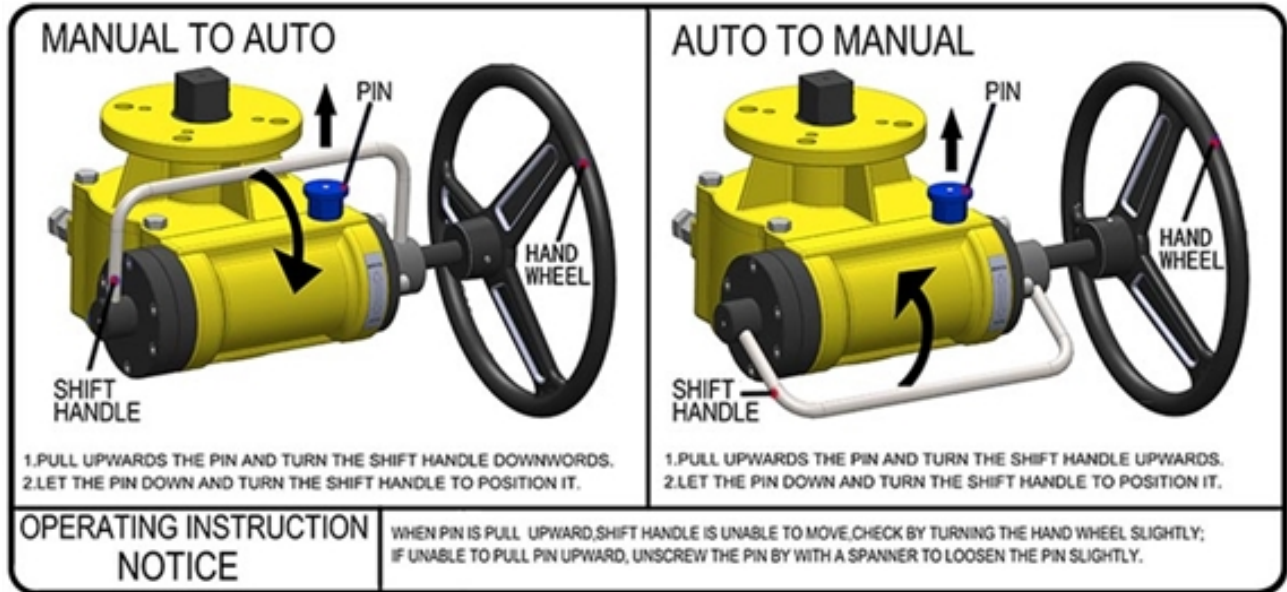

Easytork Declutchable Gear Operator

SS bolts for angle adjustment, precision rotary adjustment and limit position